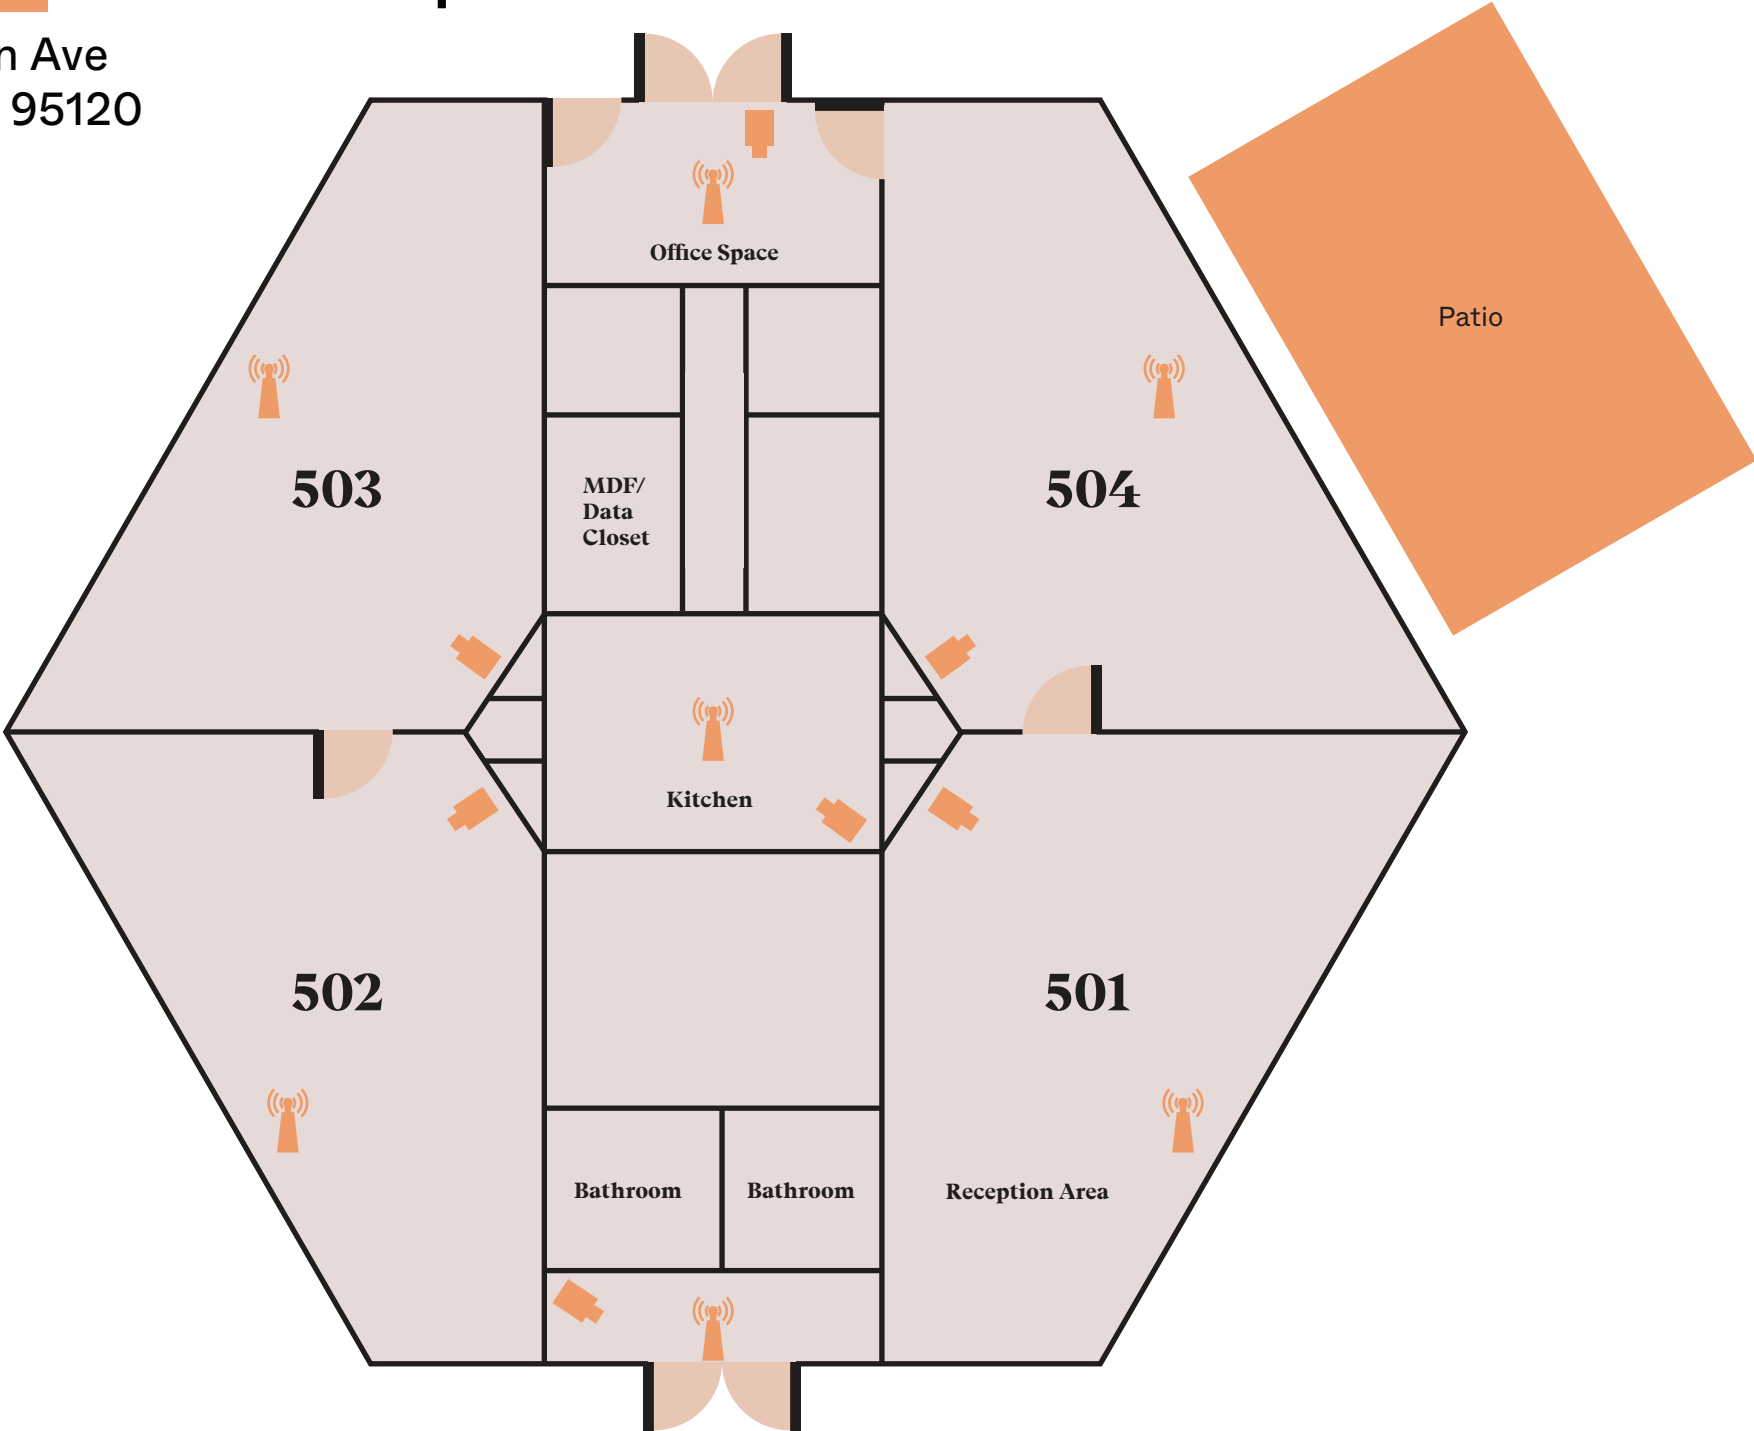

# Building C: Western Campus

6601 Camden Ave  
San Jose, CA 95120